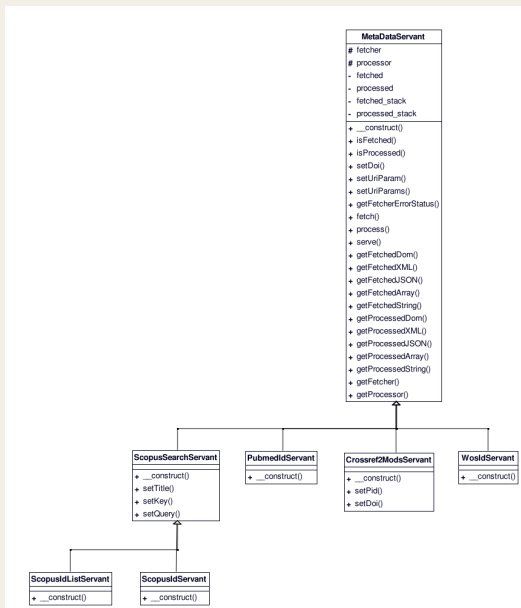

Ingestion Workflow

- PHP Library
- Drupal module 1 (Islandora)
- Drupal module 2 (Lib4ridora)

 MetaDataFetcher(s)

 MetaDataProcessor

 MetaDataServant(s)

-  Use the library
-  Publication alert batch
-  Data integration and enrichment

Publication Alert

ID	DOI	SCOPUS ID	FETCHING DATE		
1	10.1038/s41535-019-0146-3	2-s2.0-85061349944	Monday, April 15, 2019 - 15:58	Ingest	Blacklist
2	10.1038/s41598-018-36136-w	2-s2.0-85060124707	Monday, April 15, 2019 - 15:58	Ingest	Blacklist
3	10.1038/s41598-019-38556-0	2-s2.0-85061586097	Monday, April 15, 2019 - 15:58	Ingest	Blacklist
4	10.1038/s41467-019-08763-4	2-s2.0-85062019233	Monday, April 15, 2019 - 15:58	Ingest	Blacklist
5	10.1038/s41467-019-08664-6	2-s2.0-85061846457	Monday, April 15, 2019 - 15:58	Ingest	Blacklist
6	10.1038/s41598-018-36024-9	2-s2.0-85060523086	Monday, April 15, 2019 - 15:58	Ingest	Blacklist
7	10.1038/s41467-019-08979-4	2-s2.0-85062425511	Monday, April 15, 2019 - 15:58	Ingest	Blacklist
8	10.1038/s41598-018-36216-3	2-s2.0-85060536626	Monday, April 15, 2019 - 15:58	Ingest	Blacklist
9	10.1038/s41598-018-36881-4	2-s2.0-85060538085	Monday, April 15, 2019 - 15:58	Ingest	Blacklist
10	10.1038/s41598-018-36472-3	2-s2.0-85059894275	Monday, April 15, 2019 - 15:58	Ingest	Blacklist
11	10.1038/s41467-019-09137-6	2-s2.0-85062766163	Monday, April 15, 2019 - 15:58	Ingest	Blacklist
12	10.1038/s41598-018-37158-6	2-s2.0-85060556364	Monday, April 15, 2019 - 15:58	Ingest	Blacklist
13	10.1038/s41467-019-09204-y	2-s2.0-85063258034	Monday, April 15, 2019 - 15:58	Ingest	Blacklist
14	10.1038/s41598-018-37180-2	2-s2.0-85062866986	Monday, April 15, 2019 - 15:58	Ingest	Blacklist