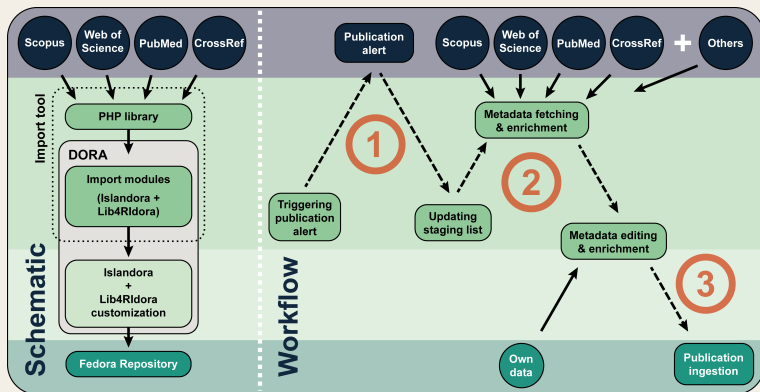

Federico Cantini (Lib4RI) <federico.cantini@lib4ri.ch>

Automated Import of Metadata into an Institutional Repository

Unless otherwise noted, this work is licensed under a [Creative Commons Attribution 4.0 International License](https://creativecommons.org/licenses/by/4.0/), which means that it can be freely copied, redistributed and adapted as long as appropriate attribution is given.

Ingestion Workflow

- PHP Library
- Drupal module 1 (Islandora)
- Drupal module 2 (Lib4ridora)

 MetaDataFetcher(s)

 MetaDataProcessor

 MetaDataServant(s)

-  Use the library
-  Publication alert batch
-  Data integration and enrichment